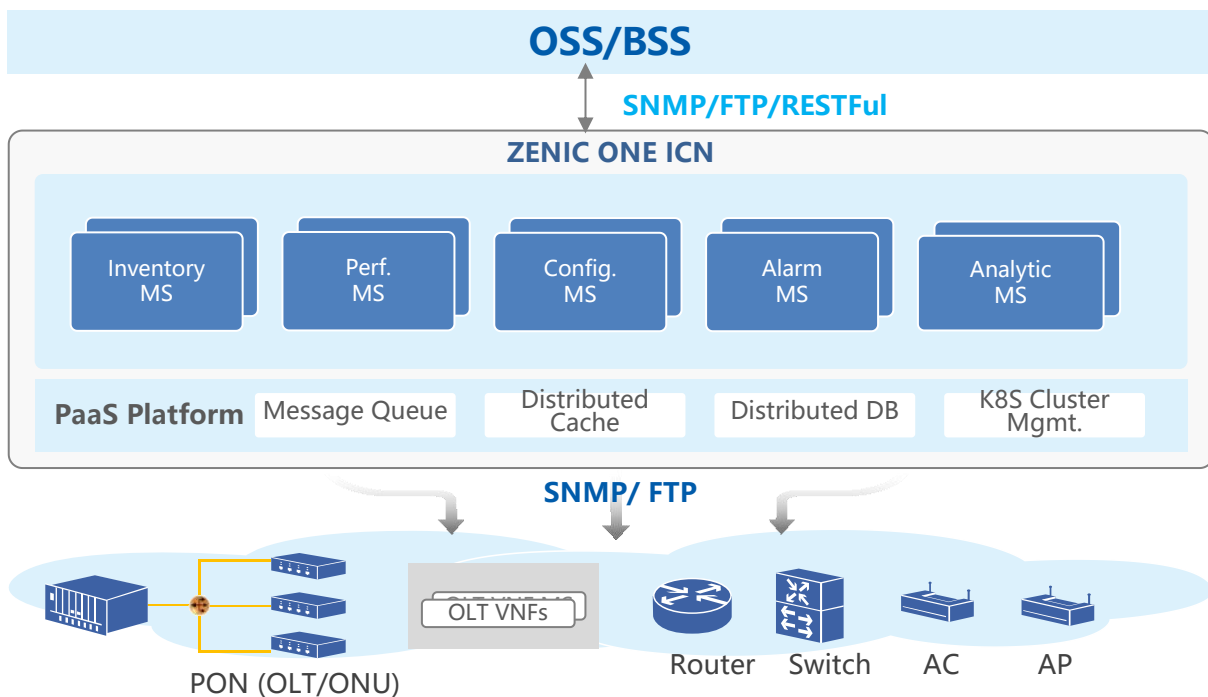

Intelligent O&M for Campus Network

ZENIC ONE ICN Highlights

ZENIC ONE ICN is a **cloud-native** management system specially for campus network. It integrates the management of campus equipment including OLT/ONU, WLAN, AC/AP, switch and router. ZENIC ONE ICN is the industry-leading **3-in-1** system integrating network element manager, SDN controller and network performance analyzer. It is based on micro-service architecture to provide service-based, orchestrate, and combinable components. The abundant O&M functional components lead to easy and efficient operation and maintenance of campus networks.

Architecture

1

B/S Architecture

- Development, deployment and operation based on micro-service architecture, easy to expansion
- B/S architecture, directly web access without client installation

Highlights

2

1

Integrated Management

- Unified management of PON, routers, switches, WLAN, and IT devices
- Automatically discovery to construct a real network topology. Customized view for massive equipment

2

Full-Time Detection

- Monitoring 7*24-hour alarms in real time to control the network status
- Intelligent alarm association and root cause analysis helps to locate alarms, so that it can be discovered and solved in a timely manner