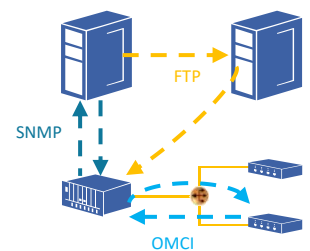

2

1

Integrated Management

- Unified management of PON, routers, switches, WLAN, and IT devices
- Automatically discovery to construct a real network topology. Customized view for massive equipment

2

Full-Time Detection

7*24-hour
Real-time
Monitoring

Intelligent
Association
& Analysis

3

Automatic Provisioning

- Configuration templates are planned for switches. Configuration files are automatically obtained after power-on to achieve "Zero-touch Provisioning"
- Service templates are planned for POL devices to achieve zero-configuration, plug-and-play, and automatic provisioning

4

One-click Diagnosis

- Intelligent diagnosis for fault management, one-click fast delimiting and locating of fault points
- Identifying and delimiting the fault cause based on the knowledge database and AI algorithm, with the accuracy rate more than 95%
- The fault points and causes can be visualized display